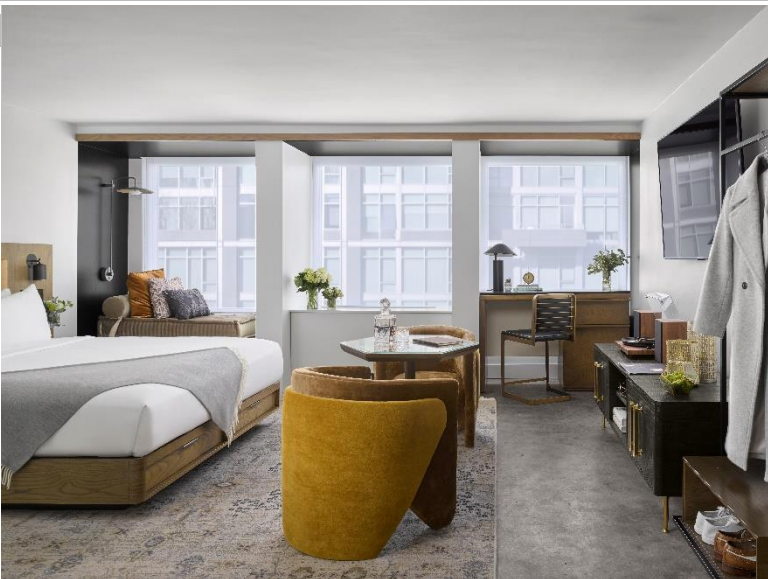

YOURS DC TRULY,

- > Washington, DC's Newest Hotel Experience
- > Central DC Location
- > 5 Miles to DCA / 26 Miles to IAD
- > Business, History, Adventure, or Rest

2021-22 FLEXIBLE MEETINGS & EVENTS

Waived Attrition and Cancellation through 2021

50% Attrition and Flexible Cancellation through 2022

Exclusively for DMI Hotels' Customers

Enjoy Complimentary WiFi , Complimentary Upgrades and more!

2021 RATES STARTING AT $99, 2022 STARTING AT $129!*

1143 New Hampshire Ave NW | Washington, DC 20037

yourstrulydc.com | Please reach out to your DMI representatives or call 630-428-1000 | www.dmihotels.com

*Book by March 31, 2021 and arrive by December 31, 2022. Exclusively for DMI Hotels customers. *some black out dates apply. Additional concessions subject to Hotel's discretion.