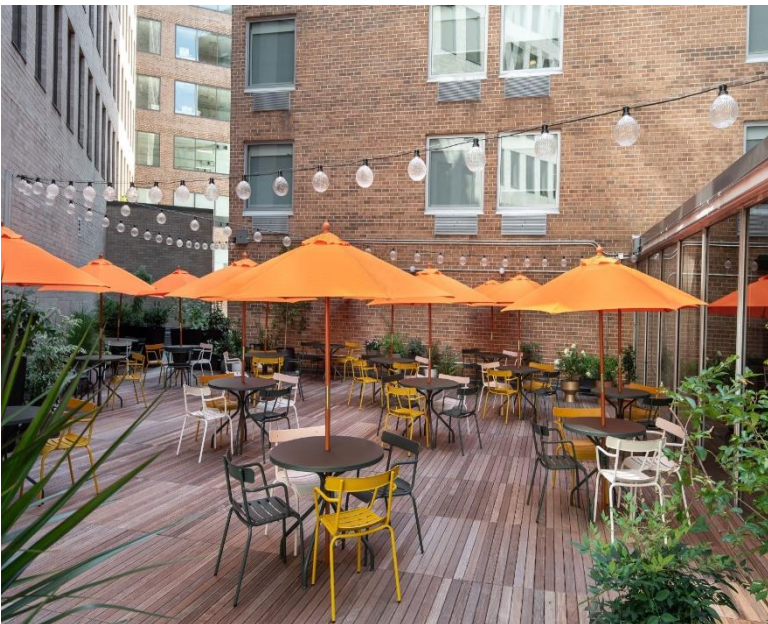

YOURS DC TRULY,

- > Washington, DC's Newest Hotel Experience
- > Central DC Location
- > 5 Miles to DCA / 26 Miles to IAD
- > Business, History, Adventure, or Rest

2021-22 FLEXIBLE MEETINGS & EVENTS

Waived Attrition and Cancellation through 2021

50% Attrition and Flexible Cancellation through 2022

Exclusively for DMI Hotels' Customers

Enjoy Complimentary WiFi , Complimentary Upgrades and more!

2021 RATES STARTING AT $99, 2022 STARTING AT $129!*

1143 New Hampshire Ave NW | Washington, DC 20037

yourstrulydc.com | Please reach out to your DMI representatives or call 630-428-1000 | www.dmihotels.com

*Book by March 31, 2021 and arrive by December 31, 2022. Exclusively for DMI Hotels customers. *some black out dates apply. Additional concessions subject to Hotel's discretion.